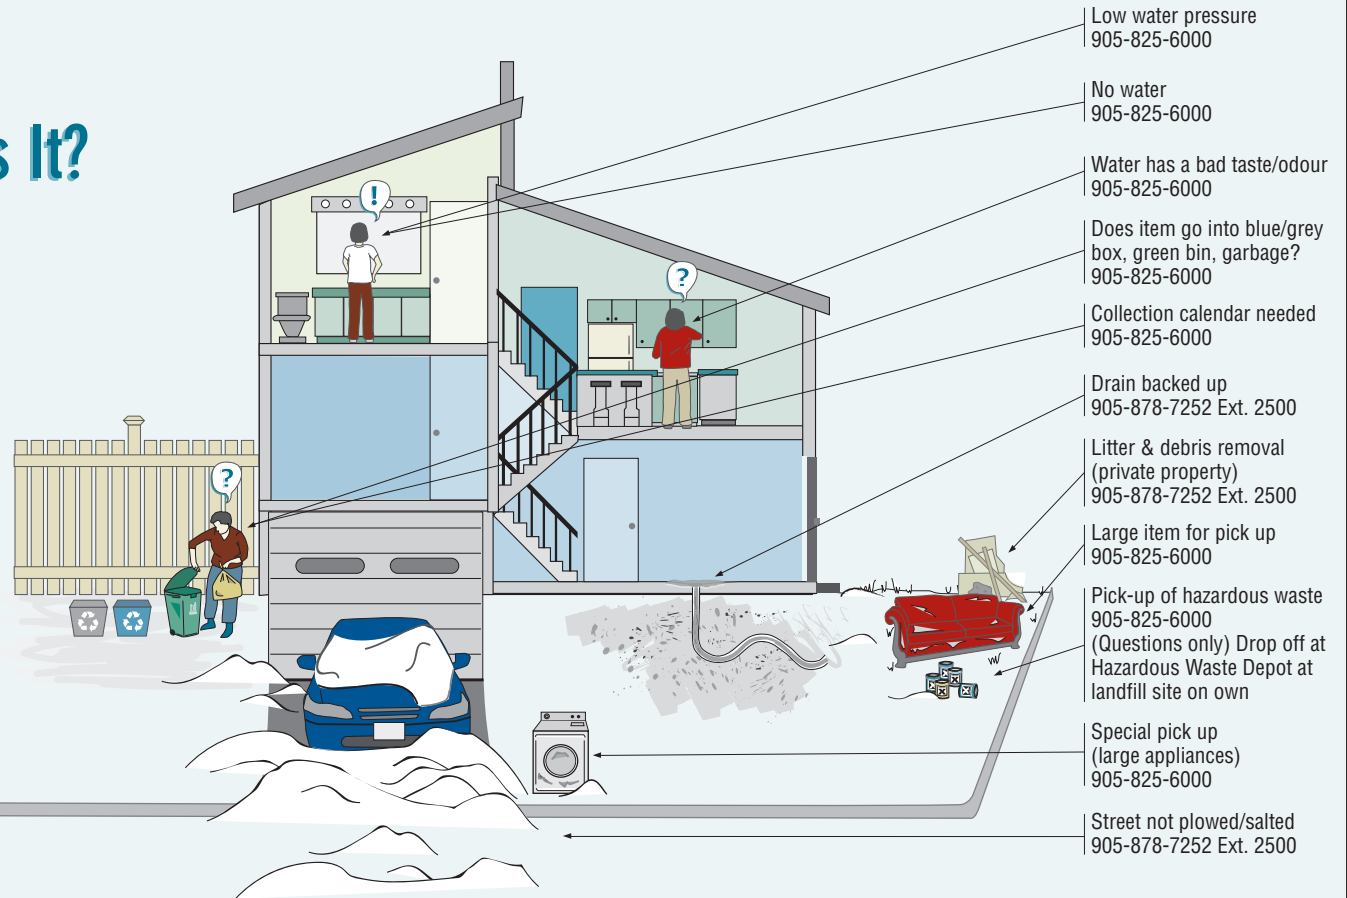

## Whose Job Is It?

**Noise Complaints**  
 905-878-7252 Ext. 2130

**Gas (Union)**  
 1-877-969-0999

**Hydro**  
**Milton Hydro**  
 905-876-4611

**Sidewalk Repairs**  
 905-878-7252  
 Ext. 2500

**Street Parking**  
 905-878-7252  
 Ext. 2530

Low water pressure  
 905-825-6000

No water  
 905-825-6000

Water has a bad taste/odour  
 905-825-6000

Does item go into blue/grey  
 box, green bin, garbage?  
 905-825-6000

Collection calendar needed  
 905-825-6000

Drain backed up  
 905-878-7252 Ext. 2500

Litter & debris removal  
 (private property)  
 905-878-7252 Ext. 2500

Large item for pick up  
 905-825-6000

Pick-up of hazardous waste  
 905-825-6000  
 (Questions only) Drop off at  
 Hazardous Waste Depot at  
 landfill site on own

Special pick up  
 (large appliances)  
 905-825-6000

Street not plowed/salted  
 905-878-7252 Ext. 2500